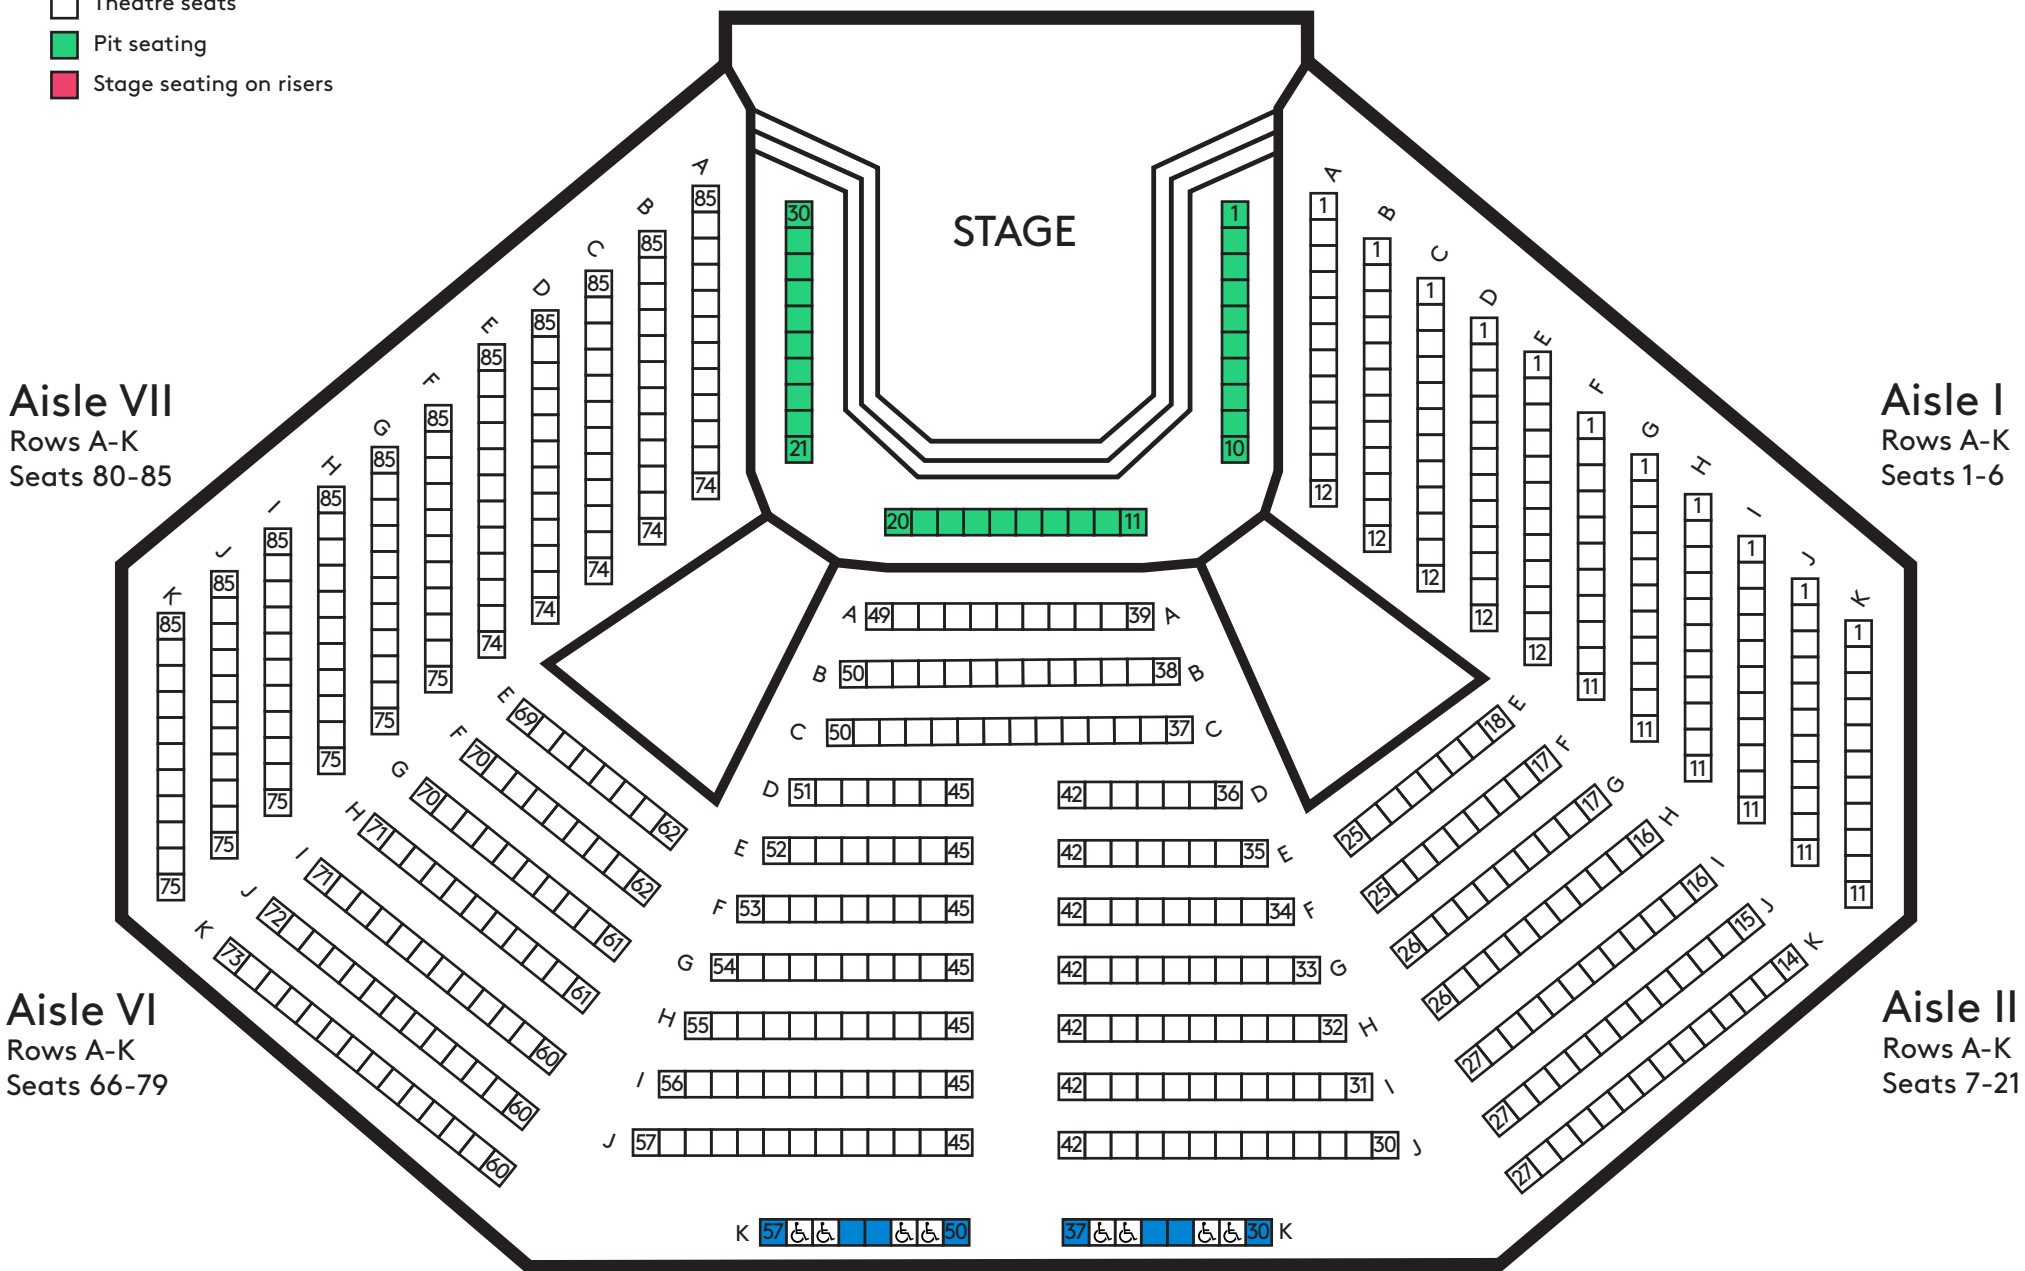

# PASANT THEATRE

- Accessible Seats
- Theatre seats
- Pit seating
- Stage seating on risers

D	86																				98	
C	86																					97
B	86																					98
A																						

**Aisle VII**  
Rows A-K  
Seats 80-85

**Aisle I**  
Rows A-K  
Seats 1-6

**Aisle VI**  
Rows A-K  
Seats 66-79

**Aisle II**  
Rows A-K  
Seats 7-21

**Aisle V**  
Rows A-K  
Seats 45-65

**Aisle IV**  
Rows D-K  
Seats 39-48

**Aisle III**  
Rows A-K  
Seats 22-44