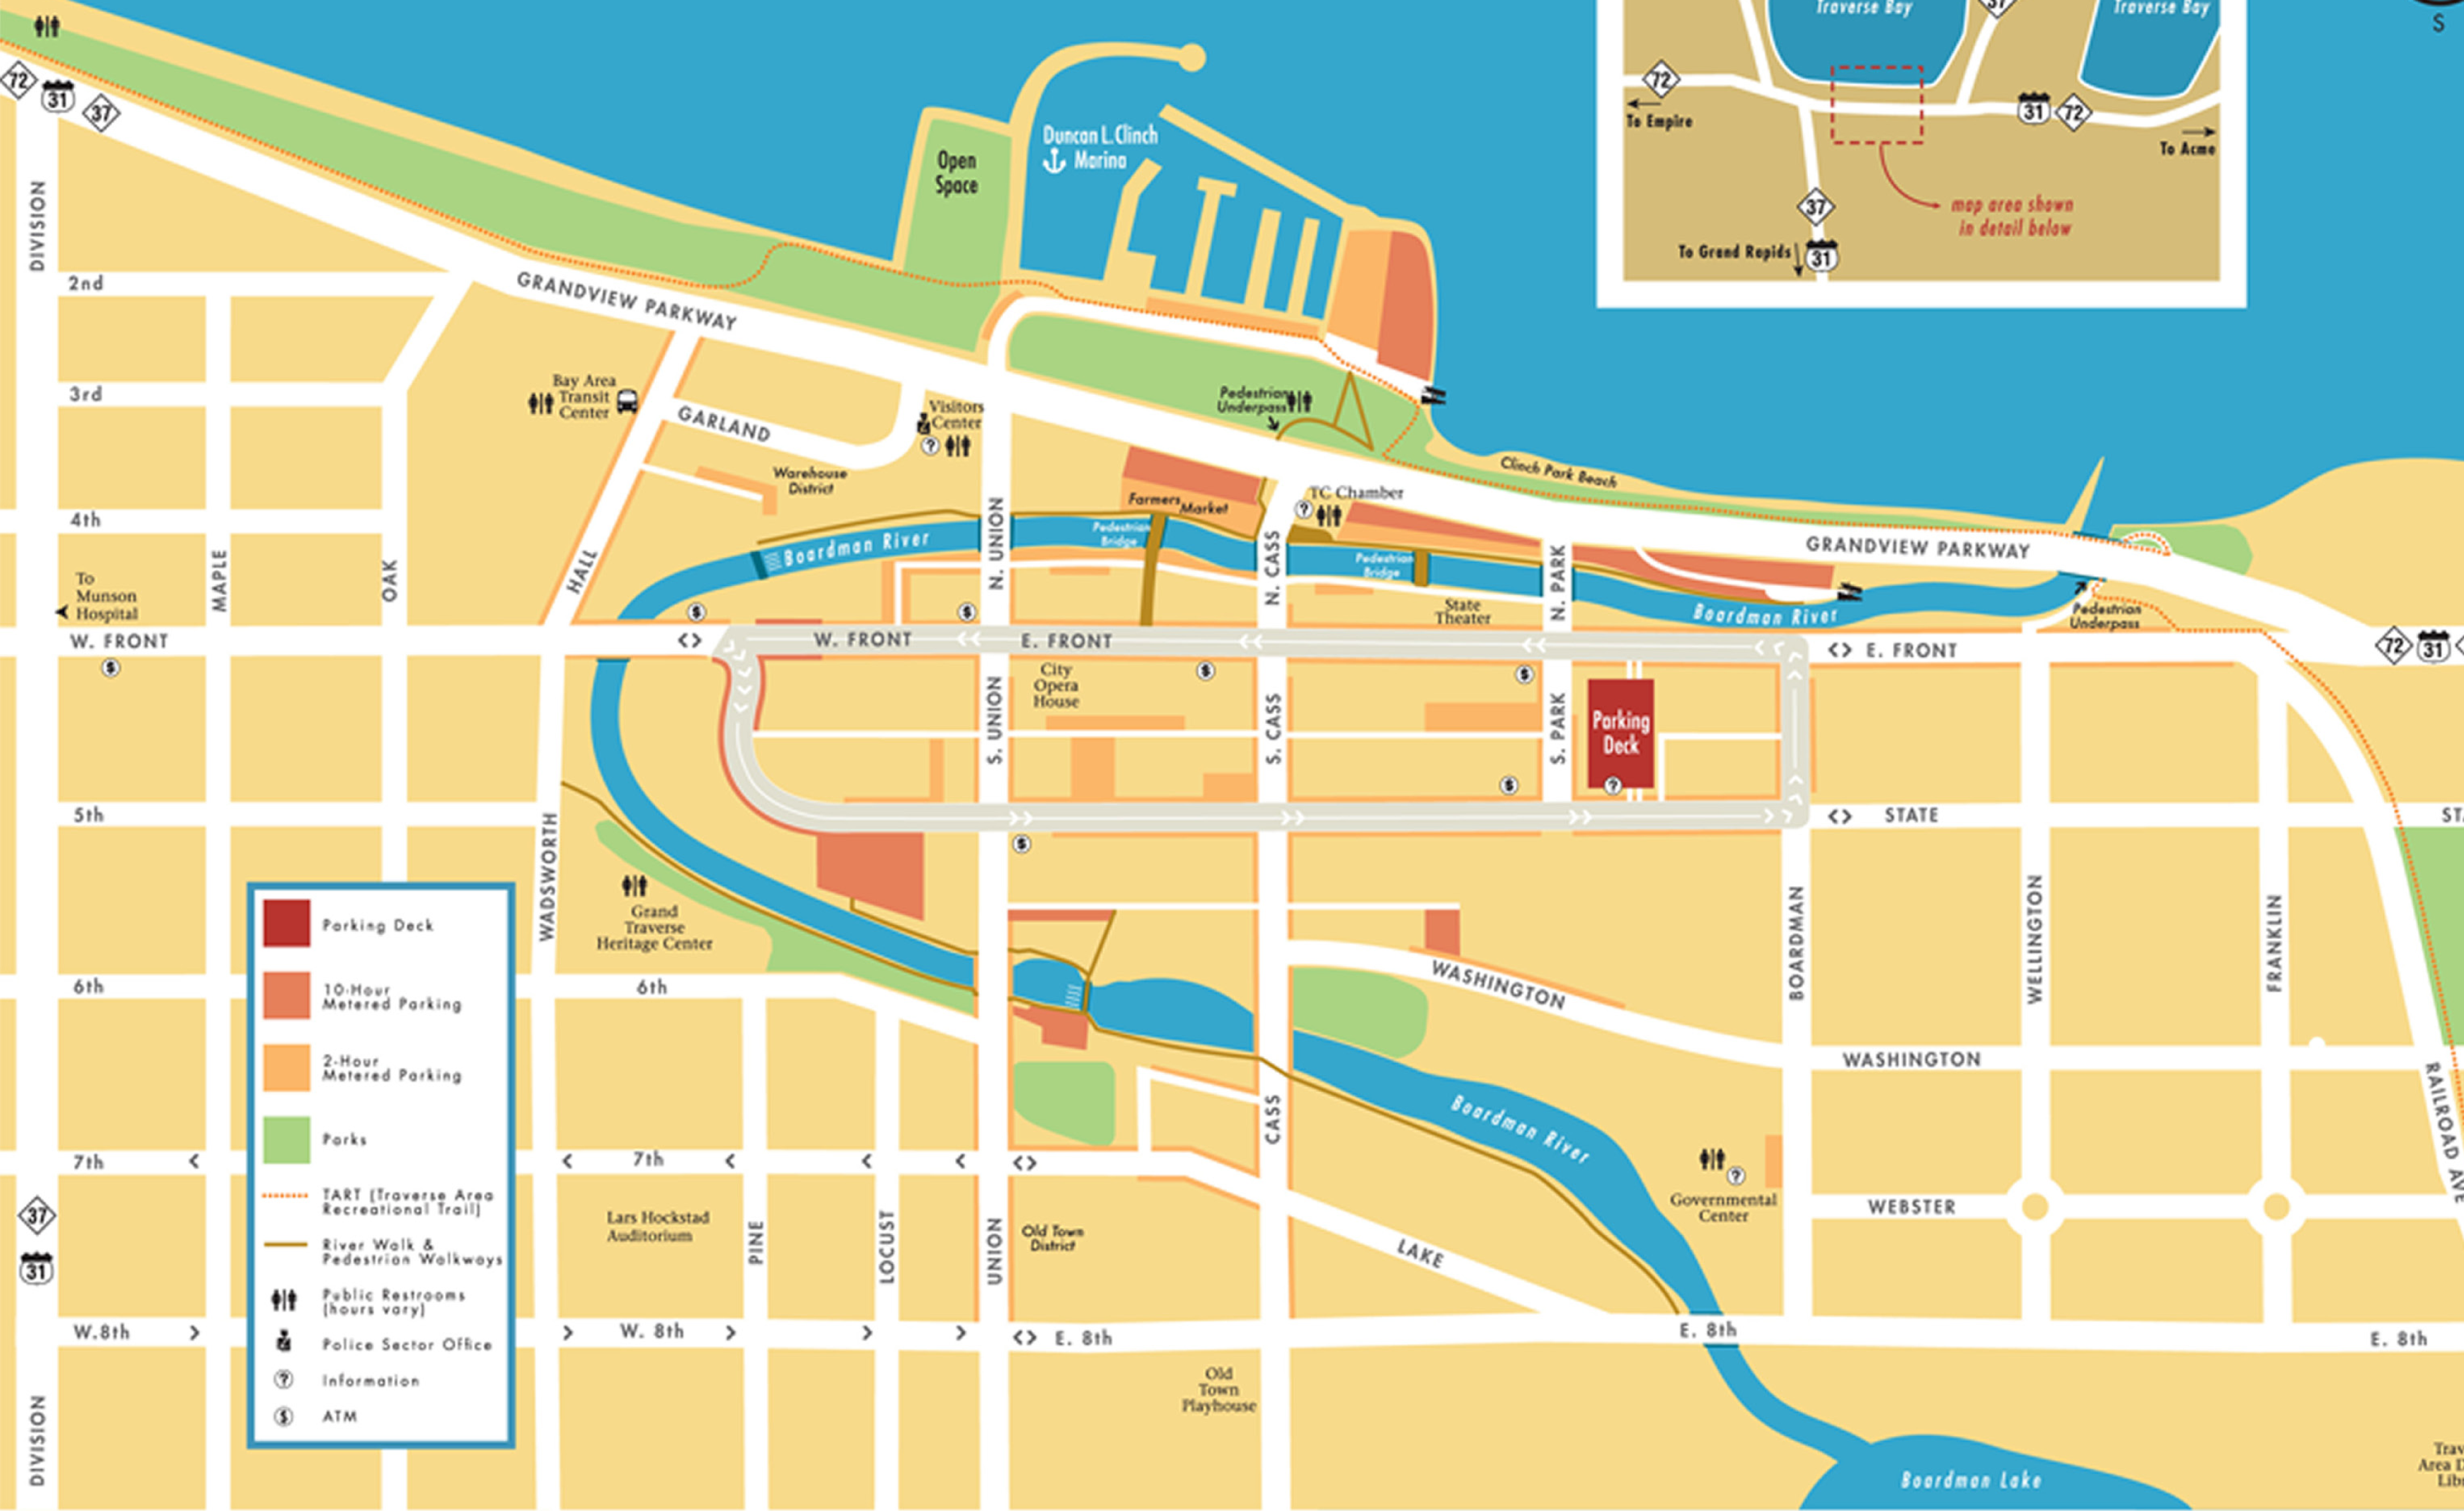

West Grand Traverse Bay

- Parking Deck
- 10-Hour Metered Parking
- 2-Hour Metered Parking
- Parks
- TART (Traverse Area Recreational Trail)
- River Walk & Pedestrian Walkways
- ♿ Public Restrooms (hours vary)
- 👮 Police Sector Office
- ❓ Information
- 🏧 ATM